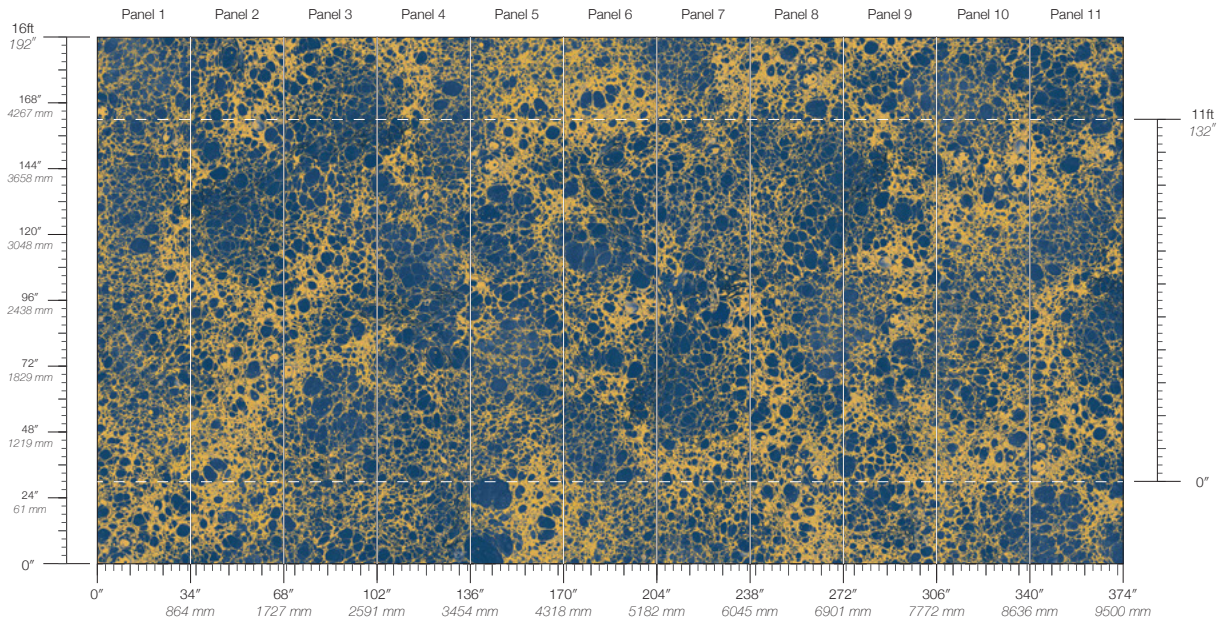

ROSARIUM

TAUPE

# Wabi Cerulean

Suitable for residential and some commercial projects

**COLOR**  
Cerulean

**ITEM**  
1016

**CONTENT**  
Dutch Metal Leaf

**PANEL WIDTH**  
34" / 864 mm trimmed

**PANEL HEIGHT**  
132" / 3353 mm standard  
192" / 4877 mm extended