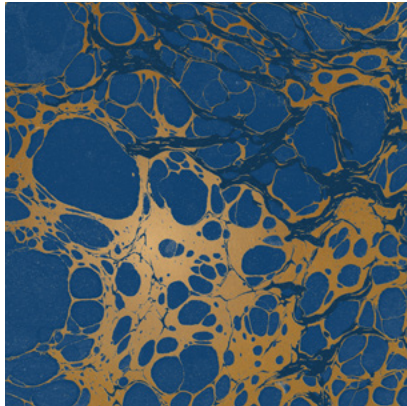

# WABI

Tear Sheet

Wabi melds traditional marbling techniques with modern design.

CERULEAN

CLOUD

LAGOON

MINERAL

RIVER

ROSARIUM

TAUPE

# Wabi Cerulean

Suitable for residential and some commercial projects

**COLOR**  
Cerulean

**ITEM**  
1016

**CONTENT**  
Dutch Metal Leaf

**PANEL WIDTH**  
34" / 864 mm trimmed

**PANEL HEIGHT**  
132" / 3353 mm standard  
192" / 4877 mm extended