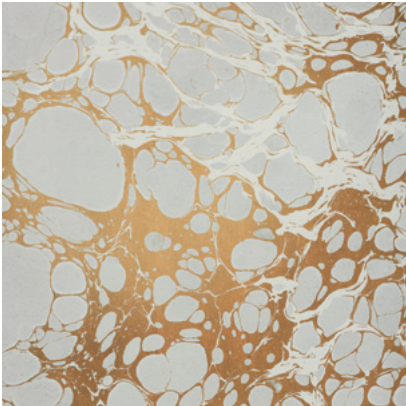

# WABI

Tear Sheet

Wabi melds traditional marbling techniques with modern design.

CERULEAN

CLOUD

LAGOON

MINERAL

RIVER

ROSARIUM

TAUPE