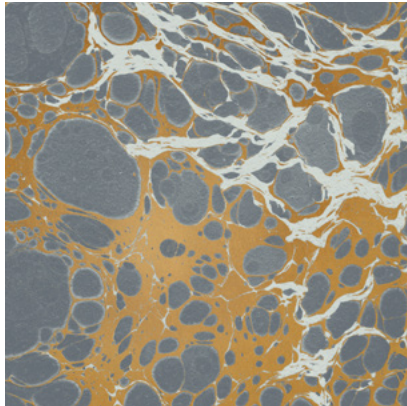

# WABI

Tear Sheet

Wabi melds traditional marbling techniques with modern design.

CERULEAN

CLOUD

LAGOON

MINERAL

RIVER

ROSARIUM

TAUPE