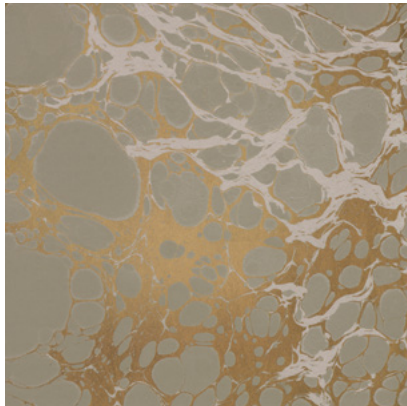

# WABI

Tear Sheet

Wabi melds traditional marbling techniques with modern design.

CERULEAN

CLOUD

LAGOON

MINERAL

RIVER

ROSARIUM

TAUPE