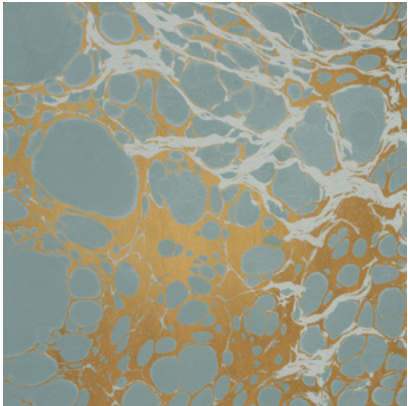

# WABI

Tear Sheet

Wabi melds traditional marbling techniques with modern design.

CERULEAN

CLOUD

LAGOON

MINERAL

RIVER

ROSARIUM

TAUPE

# Wabi Cerulean

Suitable for residential and some commercial projects

**COLOR**  
Cerulean

**ITEM**  
1016

**CONTENT**  
Dutch Metal Leaf

**PANEL WIDTH**  
34" / 864 mm trimmed

**PANEL HEIGHT**  
132" / 3353 mm standard  
192" / 4877 mm extended